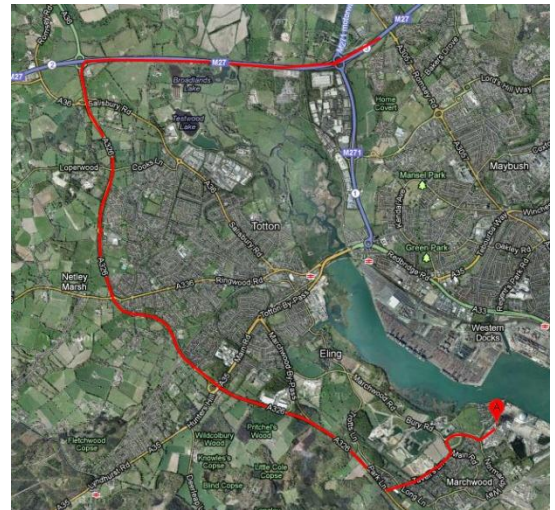

Map to Splash Display Offices

First Floor, Security Lodge, North Rd, Marchwood Industrial Estate.

Marchwood, Southampton. SO40 4BL

From the North: Take the M3 South towards Southampton, join the Westbound M27 in the direction of Bournemouth.

From the East / West : From the M27 Head for Southampton Docks

Take Junction 2 and follow the A326 signposted Fawley.

Follow this road for approximately 5.5 miles over four roundabouts. It will be dual carriageway for a spell after the fourth roundabout. This then narrows to a single carriageway. About 1 mile after this prepare to turn left at Staplewood Lane. Follow this road over a crossroads and through a residential area to a T junction. Turn left at the T junction and then take the last exit on the roundabout. Follow the road until the next roundabout and take the first exit. You will see our offices immediately on your left. Pull into the first car park adjacent to the lodge.