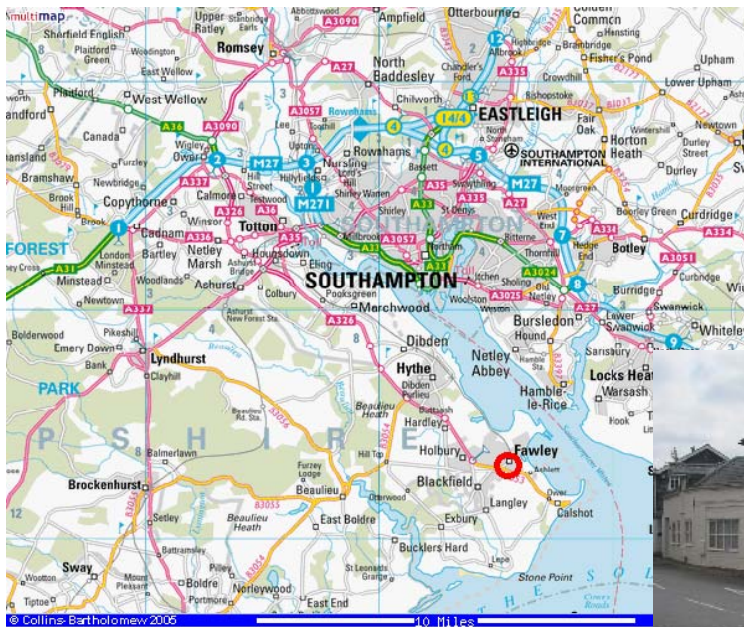

splash

delivering at the point of purchase

Office Address:
Solent House
1 Ashlett Rd
Fawley
Southampton
SO45 1DS

T: 0845 226 1936
F: 0845 226 1937
www.splashdisplay.com
info@splashdisplay.com

From the North: Take the M3 South towards Southampton, join the Westbound M27 in the direction of Bournemouth.

From the East / West : From the M27 Head for Southampton Docks

At Junction 2 take the first exit : the A326 in the direction of Fawley. The road runs as a dual carriageway and single carriageway for 9 miles, passing Marchwood and Hythe, Dibden Purlieu and then Holbury. At this point you will have the ExxonMobil refinery on your left. Follow signs to Fawley / Calshot. When you see the sign for Fawley Village turn left off the main road. Follow the road into the village, pass the Flacon pub on your right as the road bears right. You will see our offices on the corner of Ashlett Rd facing you as