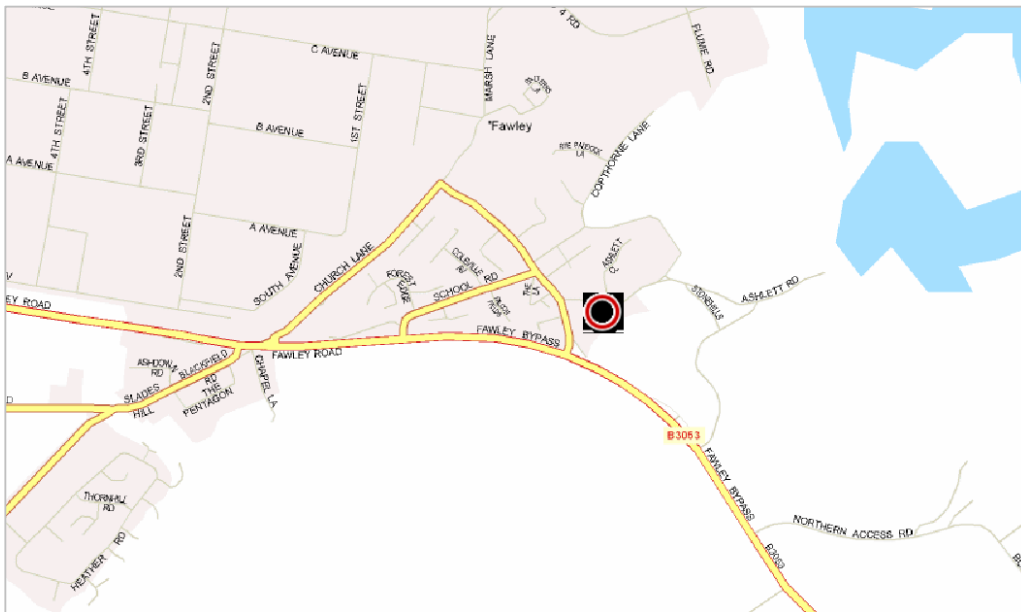

splash

delivering at the point of purchase

Office Address:
Solent House
1 Ashlett Rd
Fawley
Southampton
SO45 1DS

T: 0845 226 1936
F: 0845 226 1937
www.splashdisplay.com
info@splashdisplay.com

From the North: Take the M3 South towards Southampton, join the Westbound M27 in the direction of Bournemouth.

From the East / West : From the M27 Head for Southampton Docks

At Junction 2 take the first exit : the A326 in the direction of Fawley. The road runs as a dual carriageway and single carriageway for 9 miles, passing Marchwood and Hythe, Dibden Purlieu and then Holbury. At this point you will have the ExxonMobil refinery on your left. Follow signs to Fawley / Calshot. When you see the sign for Fawley Village turn left off the main road. Follow the road into the village, pass the Flacon pub on your right as the road bears right. You will see our offices on the corner of Ashlett Rd facing you as